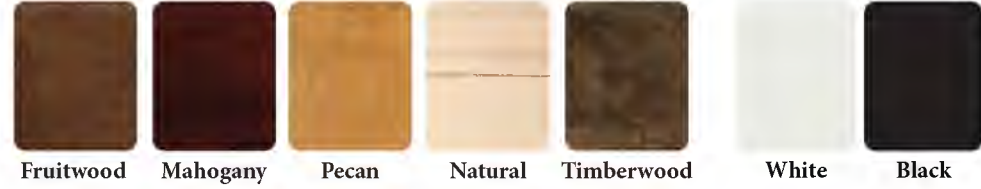

WOODEN FINISHES

On Maple

High Gloss Enamel

On Oak